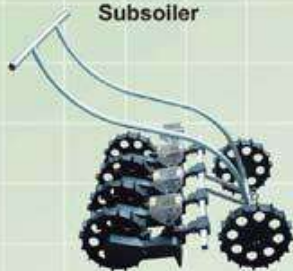

割草機
Crusher

築畦犁
Ridge-Making Plow

築畦塑膠布鋪設機
Ridges Making &
Plastic Covering Machine

搬運鏟斗
Bucket

手推式蔬菜種子播種機
Manual Vegetable Seed
Planting Machine

玉米雜糧播種機
Corn Planting Machine

漏斗型施肥桶
Fertilizer Spreader

轉盤式大型有機肥撒佈機
Fertilizer Spreader