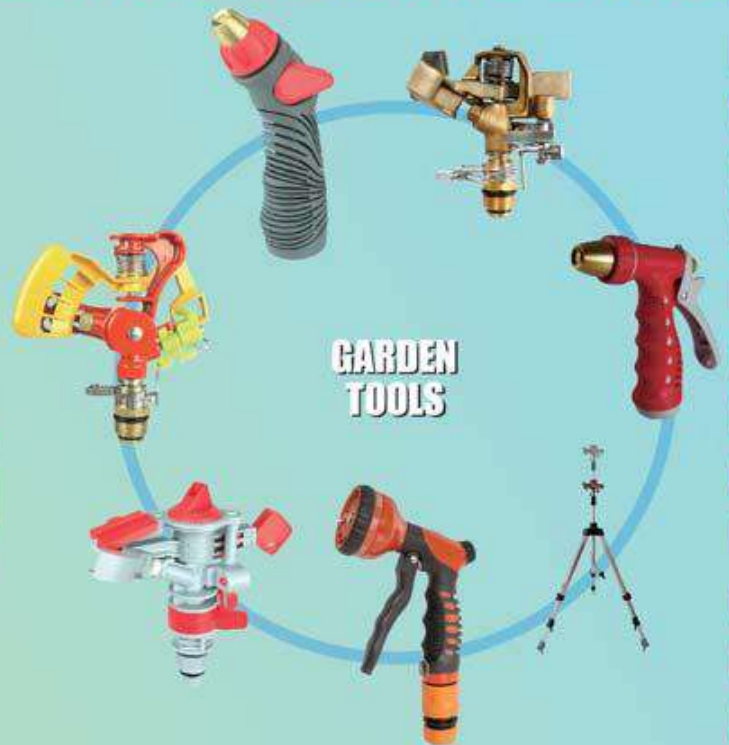

GARDEN TOOLS

地址: 50545彰化縣鹿港鎮詔安里某旦巷114號

連絡電話: 04-7779196

信箱: winin@gardentool.com.tw

網站: <http://www.gardentool.com.tw>