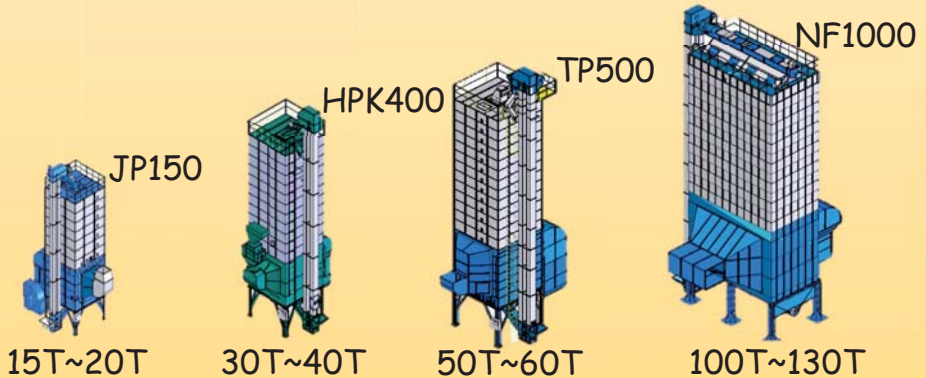

產品特色

Features

- 榮獲國內外多項專利
  Awarded many patents at home and aboard.
- 全國首創，全機無螺旋設計，有效解決碎米問題
  The first whole machine is designed without screw conveyor for solving the problem of crushing grains efficiently.
- 間接熱源傳導技術，顯著降低燃爐灰燼汙染穀物
  Indirect Heat Transfer Technique, reduce pollutants flowing to grains.
- 控制盤搭配觸控螢幕，操作簡便，無須特定專業人員
  Control panel with HMI. It is easy to use for non-specific person.
- 適用穀物：稻穀、玉米、小麥、咖啡和豆類
  Suitable grains : Paddy、Corn、Wheat、Coffee beans and Beans.

振旺有限公司
AGROSUN CO., LTD

★徵國外經銷商
Recruit aboard dealers

26947宜蘭縣冬山鄉義成路二段202巷7號
No.7, Ln.202, Sec.2, Yicheng Rd., Dongshan Township, Yilan 26947, Taiwan(R.O.C)

TEL:+886-3-9588209

Mail:g120667660@yahoo.com.tw

FAX:+886-3-9585738

Web:http://agrosun.diytrade.com