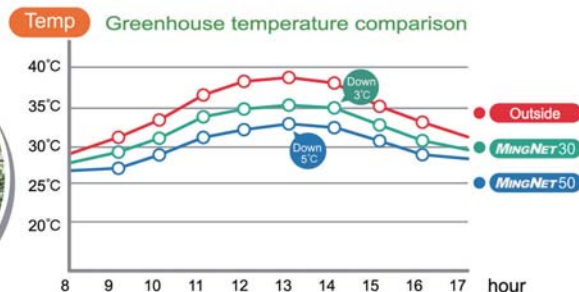

MINGNET

Sun-screen rate

30/50

Professional heat shield material of agriculture, Polyethylene sun-screen net.

Reflecting infrared rays to keep greenhouse bright and cool

Reflecting
infrared rays.

- ☀️ Protect plants from sunburn.
- ☀️ Improve the efficiency of photosynthesis.
- ☀️ Reducing temperature of fruit and soil rises.

Make work environment more comfortable and less stress through reducing greenhouse heat.

* Any properties listed herein are provided as information only and in no way create any warranty.

TAI-JIH PLASTIC CO., LTD
High Quality Guaranteed

No.129, Sec. 1, Zhongyong Rd., Pingzhen Dist., Taoyuan City 324, Taiwan (R.O.C.)
<https://www.facebook.com/taijih1976> +886 34393171-4 hsr@taijih.com.tw