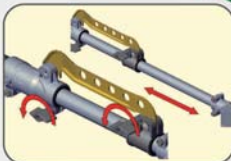

# Palm Harvester

JPS-260&TSH-260 Powered by: MITSUBISHI Engine

**NEW  
MODEL**

**PATENT PENDING**  
 TW 105113431  
 USA 15/213658  
 Indonesia P00201702738

Reinforced clutch case with high quality bearing